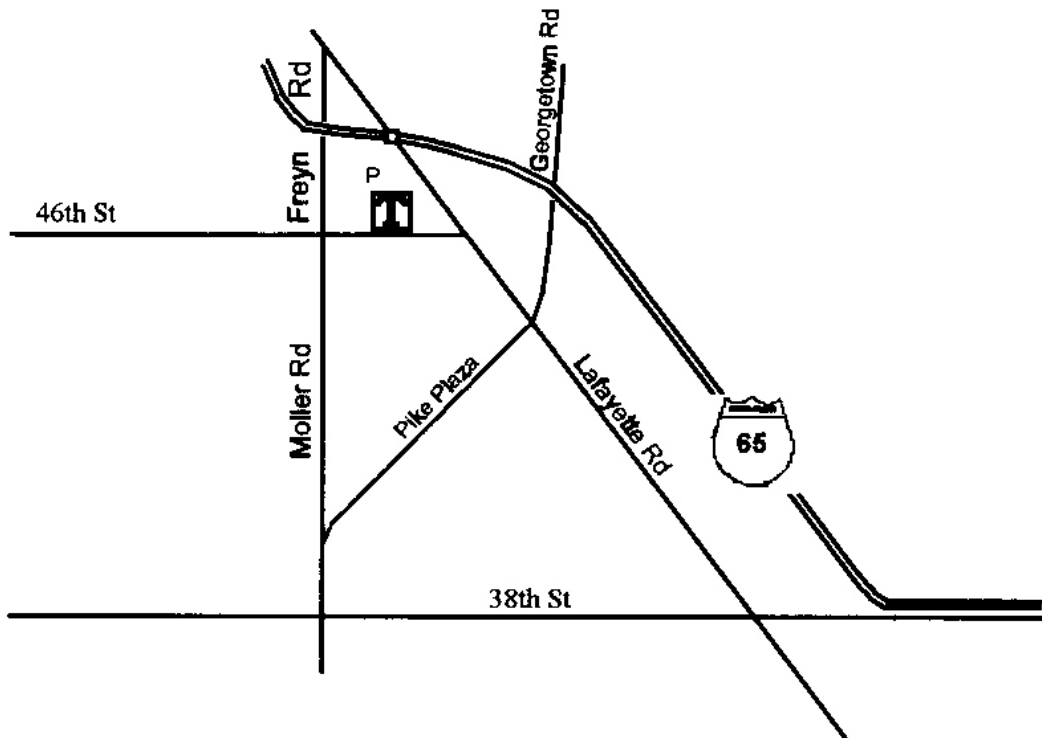

Evergreen-Oriental Lodge # 500
5370 W. 46th St. Indianapolis, 46254
One level - A.C. – Parking on W. & N. side of building
Phone: 317 - 298-8956

DETAILED MAP

From I 65

At [Exit 121] go South on Lafayette Rd. toward Indianapolis – go 0.2 mi
Turn Right into 46th St. – go 0.1 mi
Arrive at 5370 W. 46th St. on the Right